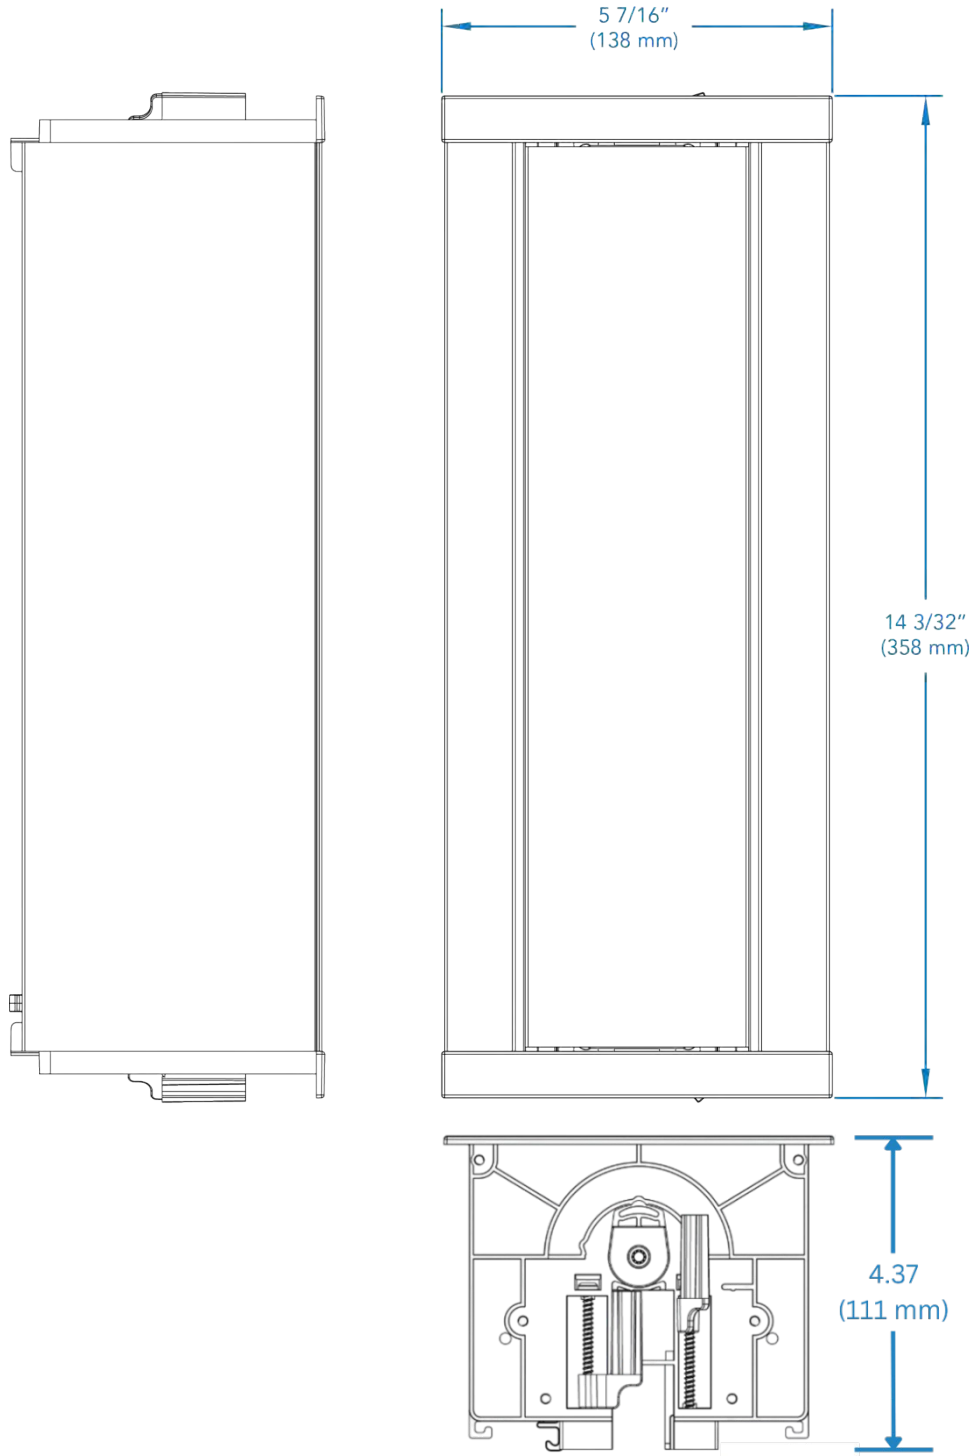

### Features

- Future-Proof Modular Design – Features an assembly with the flexibility to change the modules to meet current and future needs
- Elegant and Unobtrusive – Flush-mount design installs cleanly into a lectern or table and the lid conveniently opens in both directions providing a sleek look
- No Electrician Required – HydraPort power modules can be connected directly to a wall or floor outlet eliminating the need for an electrician
- Control The Room – Add keypad or button modules to control A/V devices, lighting, & shades, as well as to initiate pre-programmed events like source selection or display power
- Available Brushed Aluminum – These stylish, low profile connectivity ports have the same contemporary brushed aluminum enclosure as high-end office furniture manufacturers at the same price as most competitive painted metal models

## Specifications

GENERAL	
Dimensions	<ul style="list-style-type: none"><li>•Max above mounting surface: 5/16" (7.3mm) with lid open, 1/8" (3mm) with lid closed</li><li>•Max below mounting surface: 4 6/16" (111 mm)</li><li>•Mounting surface footprint: 8 3/16" x 5 7/16" (208mm x 138mm)</li><li>•Min. mounting surface thickness: 3/4" (19 mm)</li><li>•Max mounting surface thickness: 2" ( 51 mm)</li><li>•Table Cutout Dimensions: 7.64" x 4.84" (194mm x 123mm)</li></ul>
Number of Modules Supported	<ul style="list-style-type: none"><li>• Module sizes are provided in "HydraPort module units" (M)</li><li>• Modules range in unit sizes from 1/2M to 4M</li><li>• The HPX-1200 supports up to 12 total single-space modules (12M total).</li></ul>
Available Models	HPX-1200BL, Black Anodized (FG560-03-BL) HPX-1200SL, Brushed Aluminum (FG560-03-SL)
Enclosure	Black or Silver finish metal frame and lid with black plastic end caps.