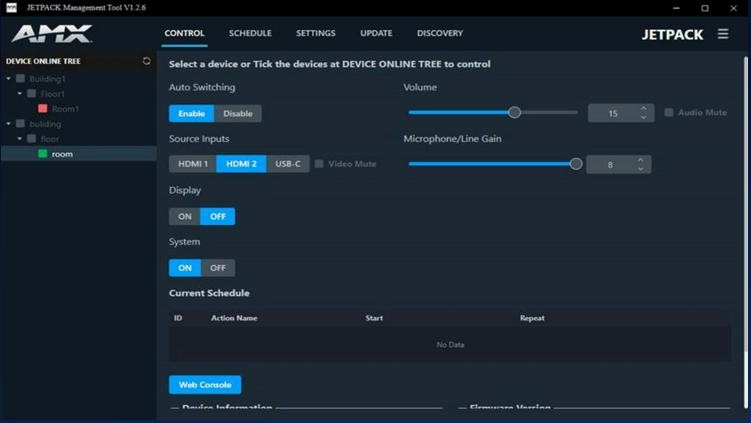

JETPACK

SWITCHING, TRANSPORT AND CONTROL SOLUTION

JETPACK JPK-1300

- Jetpack Keypad ①
- Jetpack TX ②
- Jetpack RX ③
- Remote Management ④
- Laptop ⑤
- Doc Cam ⑥
- Display ⑦
- Wireless Mic ⑧
- Speakers ⑨

- HDMI
- USB
- HDBaseT
- Speaker Audio
- Line Audio
- RS232
- Ethernet

AMX Jetpack is an incredibly affordable switching, transport, and control solution for classrooms and small-to-medium meeting spaces that provides simple to operate room controls, multiple video inputs, and enables voice lift for clear communication with everyone in the space. The JPK-1300 combines 4K60 4:2:0 HDMI and USB-C video switching and distance transport, room control, wallplate accessibility, and audio amplification in a kit that requires zero programming and provides the security and reliability that AMX is well known to provide.

The kit is fully loaded to support a wide range of classroom and meeting space applications and can be controlled through panel buttons, RS-232, Telnet, SSH, a Web GUI, and the Jetpack Manager application.