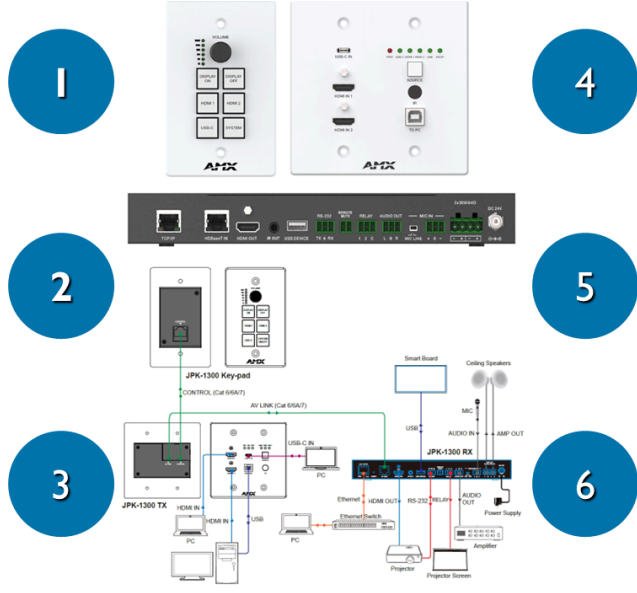

The kit is fully loaded to support a wide range of classroom and meeting space applications and can be controlled through panel buttons, RS-232, Telnet, SSH, a Web GUI, and the Jetpack Manager application.

Cost-Effective Kit

A cost-effective solution that combines HDMI and USB-C video switching, distance transport, control, and audio amplification for voice lift – all in a convenient kit.

USB-C & HDMI 4K Support

Video resolution is up to 4K60 4:2:0 HDCP2.2. Extends 4K signal up to 40m and 1080p signal up to 70m on a single category cable

USB Pass-through

USB pass-through for smart board connection. Touch screen / HID control back the source PC connected to TX USB-C and USB-B Ports

Simple Installation

- Web GUI configuration
- Supports CEC, IR, RS232 and Relay control
- Supports IR learning, and pass through
- Single Category cable between devices
- One power supply powers the whole kit