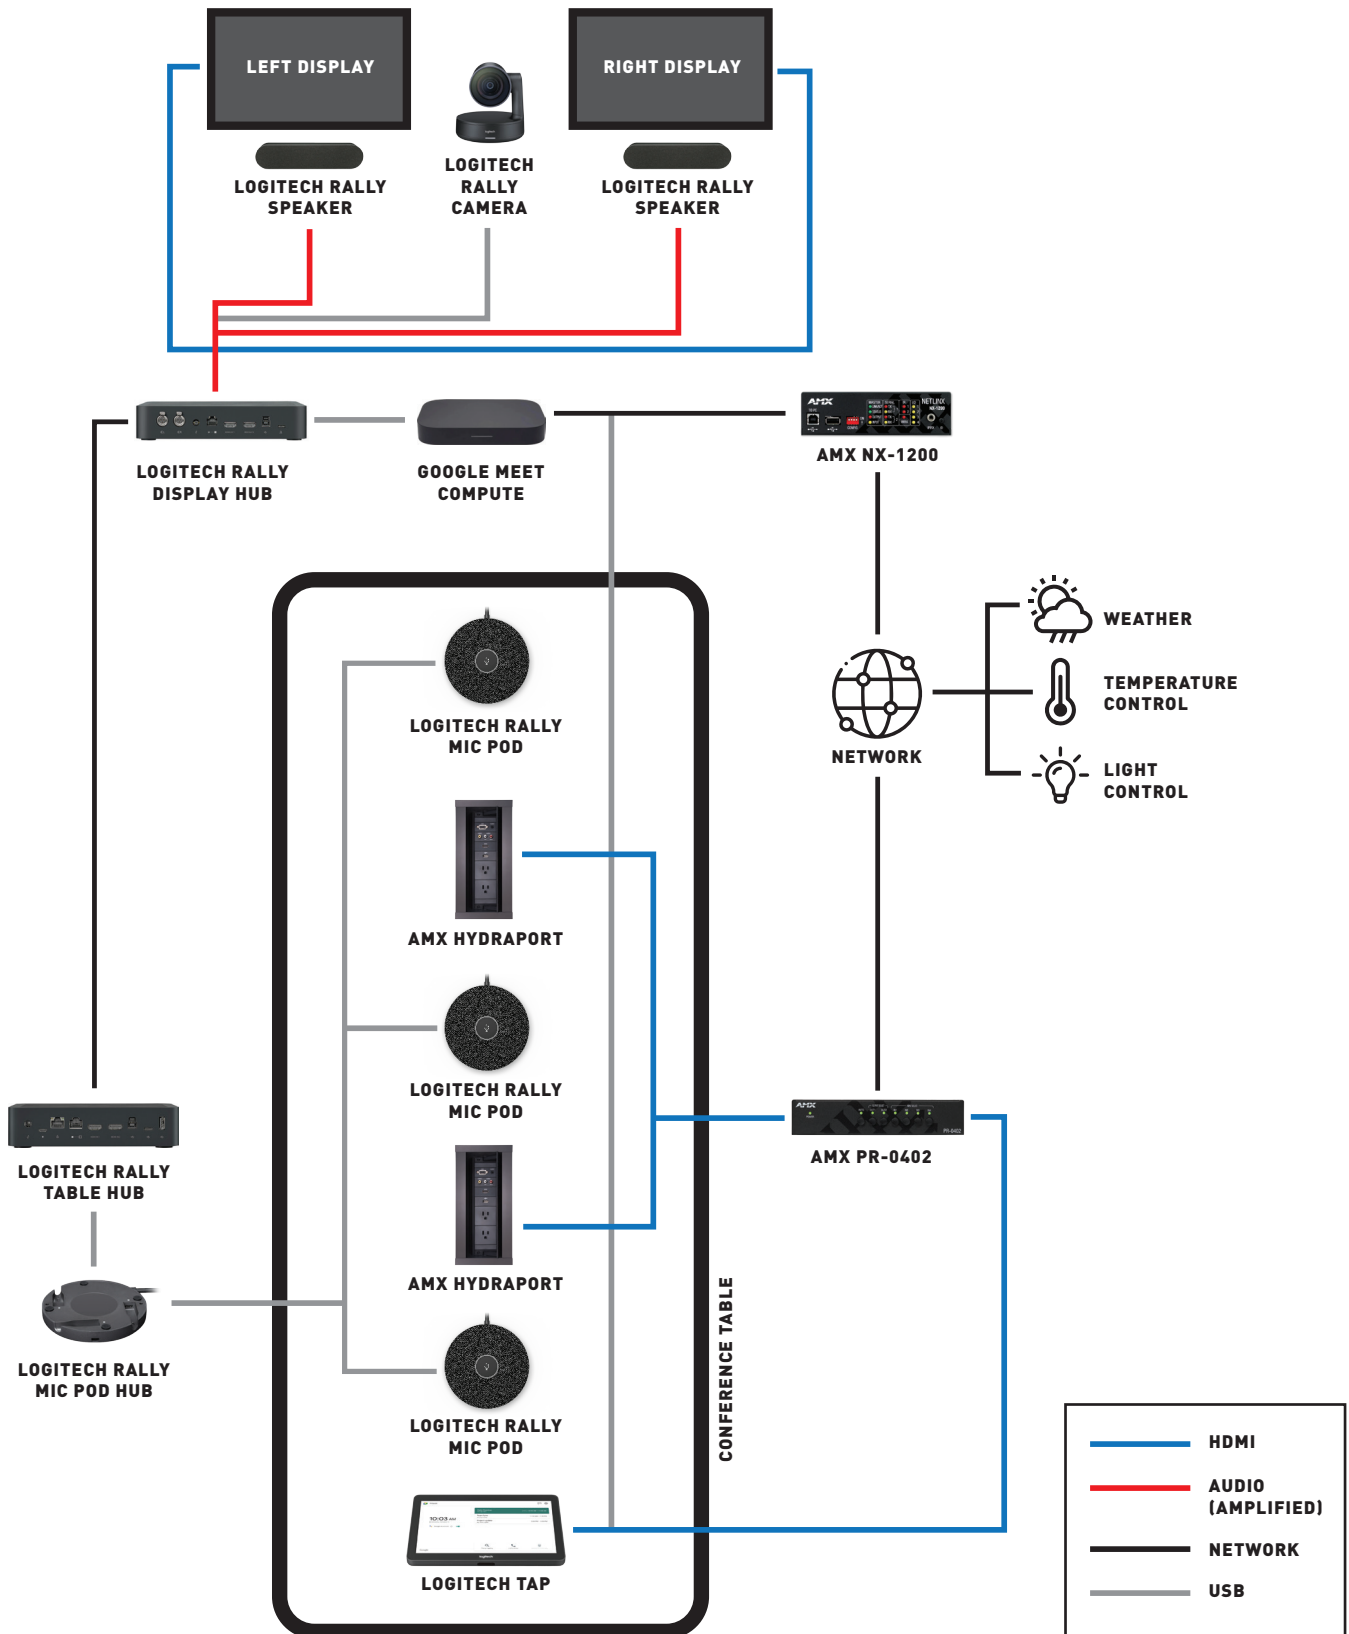

## LOGITECH ROOM SOLUTION FOR GOOGLE MEET - DIAGRAM

Premium Ultra-HD ConferenceCam system with automatic camera control, integrated RightSense technologies, simplified wiring, and rich, clear audio.

### AMX NX-1200 NetLinX NX Integrated Controller

Programmable network appliance specifically designed to control AV and building technology using multiple analog and digital formats.

### AMX Precis PR-0402 4x2 4K60 HDMI Switcher

Extremely affordable yet fully featured HDMI video routing solution for small to medium installations. Features 4 HDMI inputs and 2 HDMI outputs.

### AMX HPX-900 HydraPort 9 Module Connection Port

Modular AV table box for supplying power or connecting mobile devices to projectors or displays in a conference room or classroom.